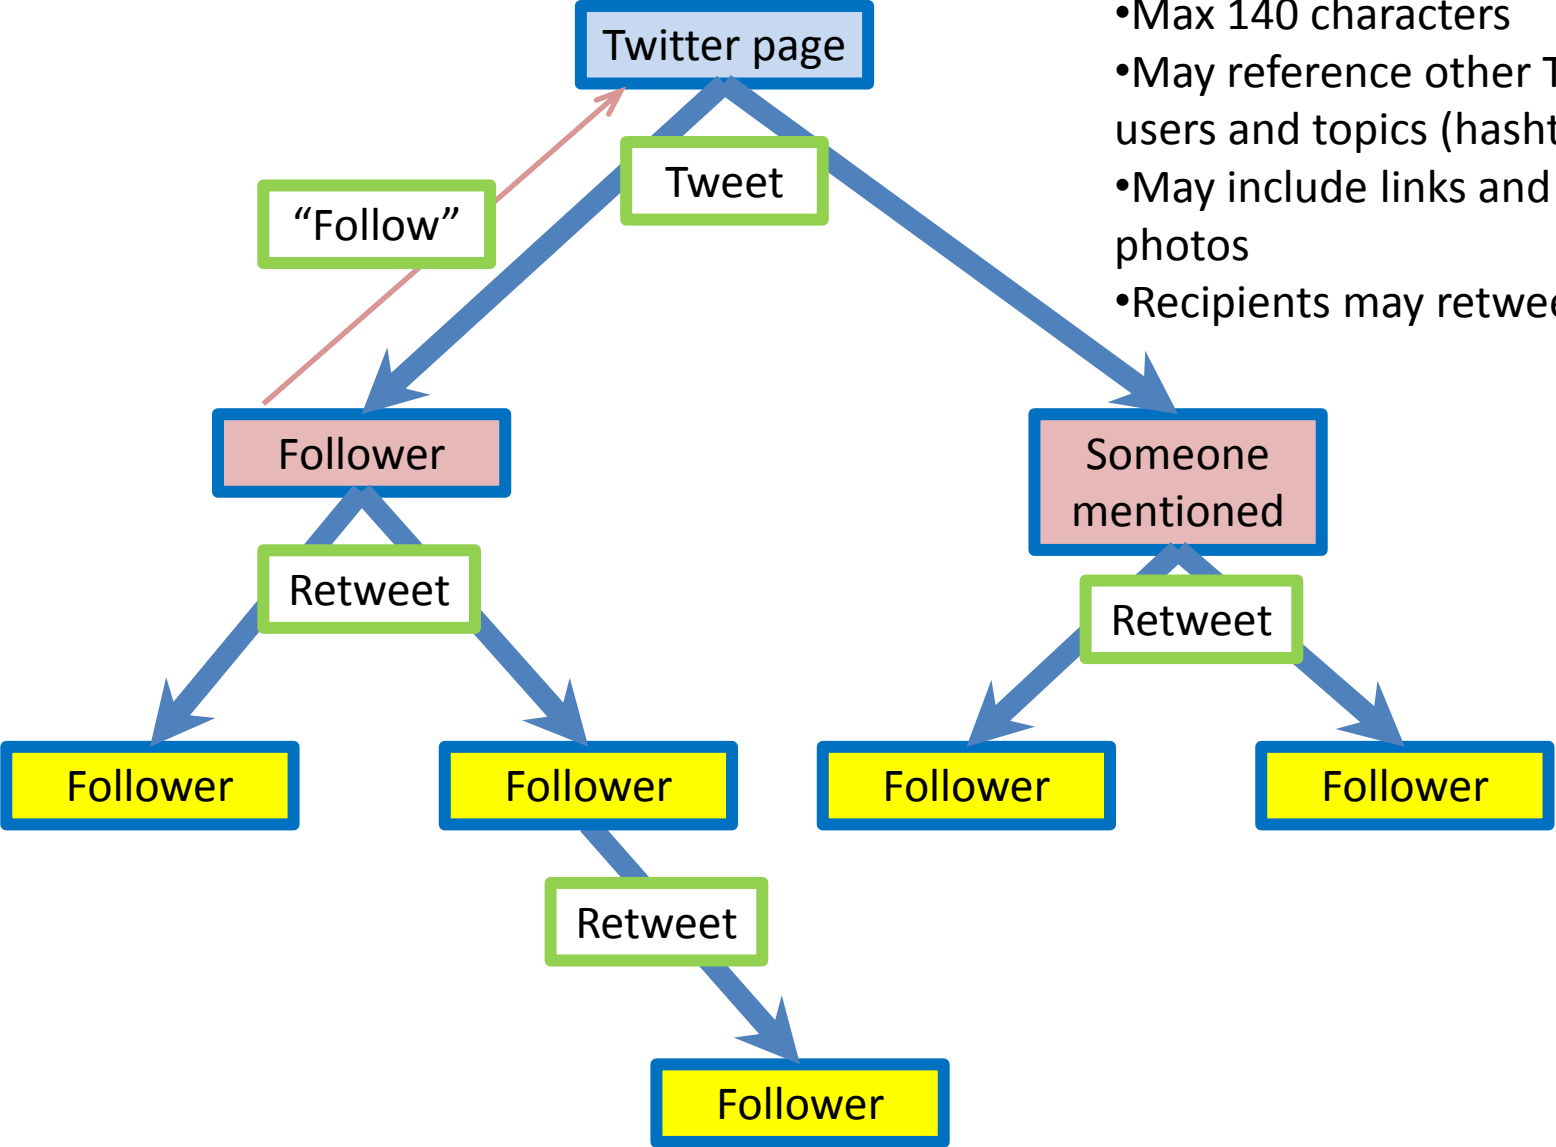

 **Deana Aumpu** Absolutely fantastic work!! Great to see the advice centre up and running.
February 18 at 9:45pm · Like

...

 Write a comment... 

1,840 people reached **Boost Post** ▾

Tweet

- Max 140 characters
- May reference other Twitter users and topics (hashtags)
- May include links and attach photos
- Recipients may retweet